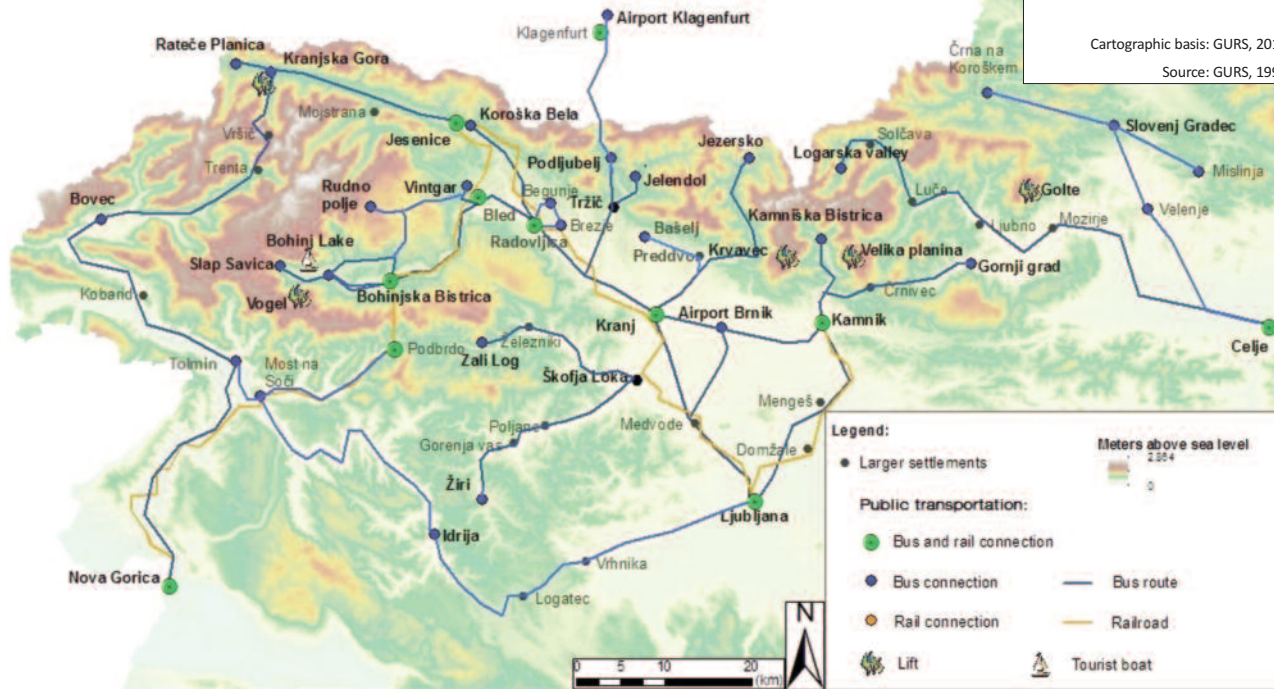

KAZALO

- 2 **Introduction:** Sustainable mobility is our future
- 3 **The map** of public transport routes in the Alps
- 6 **Bus** direction: Celovec Airport - Brnik Airport - Ljubljana and vice versa
- 6 **Bus** direction: Brnik Airport - Ljubljana ; Ljubljana - Brnik Airport
- 7 **Bus** direction: Brnik Airport - Kranj ; Kranj - Brnik Airport
- 8 **Lifts** for passenger transport
- 9 **Bus** direction: Kranj - Preddvor ; Preddvor - Kranj
- 10 **Bus** direction: Jezersko - Kranj ; Kranj - Jezersko
- 11 **Bus** direction: Tržič - Kranj ; Kranj - Tržič area
- 12 **Bus** direction: Bohinj Zlatorog - Ljubljana
- 14 **Bus** direction: Ljubljana - Bohinj Zlatorog
- 16 **Bus** direction: Bohinjska Bistrica - Slap Savica ; Slap Savica - Bohinjska Bistrica
- 17 **Bus** direction: Bohinjska Bistrica - Bohinj Lake - Bohinjska Bistrica
- 18 **Bus** direction: Bled / Bohinjska Bistrica - Rudno polje ; Rudno polje - Bled / Bohinjska Bistrica
- 19 **Tourist boat:** Bohinj Lake
- 19 **Bus** direction: Bled - Vintgar; Vintgar - Bled
- 20 **Bus** direction: Bled - Begunje / Jesenice
- 21 **Bus** direction: Begunje / Jesenice - Bled
- 22 **Bus** direction: Radovljica - Kropa / Podnart ; Kropa / Podnart - Radovljica
- 23 **Bus** direction: Radovljica area
- 24 **Train** direction: Jesenice - Ljubljana
- 25 **Train** direction: Ljubljana - Jesenice
- 26 **Bus** direction: Rateče Planica - Ljubljana
- 28 **Bus** direction: Ljubljana - Rateče Planica